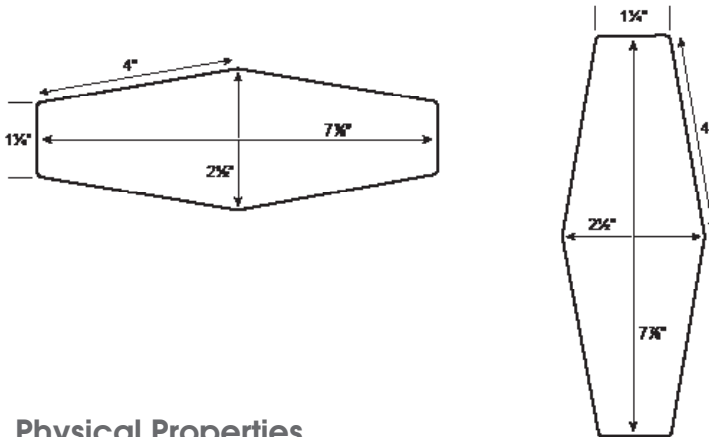

Usage

Avanti is suitable for walls and light duty residential floors.

Physical Properties

Physical Properties	Norms	Value
Water Absorption	10545-03	≤ 0,05
Frost Resistance	10545-12	Resistant