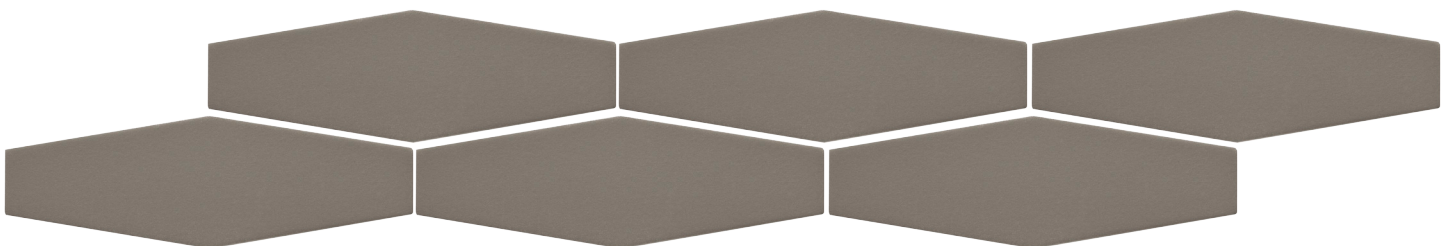

AVANTI

The literal translation of “avanti” is “forward.” Natucer’s Avanti takes the historic hexagon shape and brings it forward, stretching it and turning it into something fresh. The resulting creation is a final look that is both classic and current. In addition to its beautiful look, Avanti also offers the strength and hand-made feel of an extruded porcelain product. Variation in size, shade, and surface texture are inherent and desirable characteristics of this specialized production method and add to the tile’s appeal.

White Glossy NRAIWG
*White Matte NRAIWM

*White Matte not shown.

Pebble Glossy NRAIPG (Light Gray)

Graphite Glossy NRAIGG (Medium Gray)

Colors are intended as a guide only and may vary from actual tile. Sizes listed are nominal. Please check samples before making final selection and to get actual dimensions for layout.

Colors

Graphite Glossy	NRAIGG	(Medium Gray)
Pebble Glossy	NRAIPG	(Light Gray)
White Glossy	NRAIWG	
White Matte	NRAIWM	

Sizes (Non-Rectified)

2 ½ x 8 Hex NRAI--/38HX

Coordinating Trim

Expect variation in color and size between field and trims.
 NRAI--/112SBN ½ x 12 Surface Bullnose