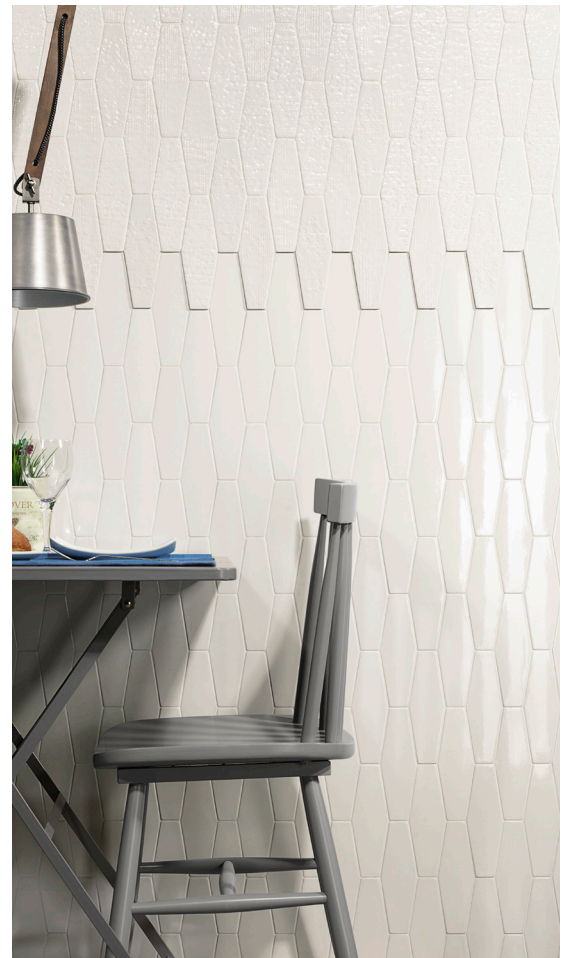

TILESHOP

www.tile-shop.com

TSNRAI/160719