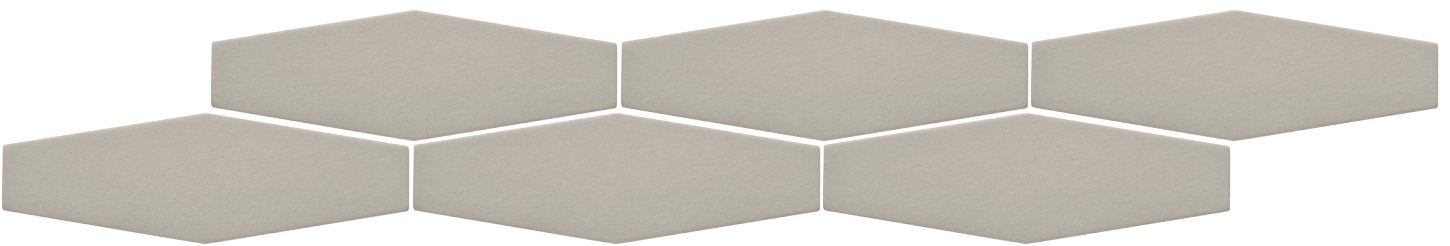

AVANTI

The literal translation of “avanti” is “forward.” Natucer’s Avanti takes the historic hexagon shape and brings it forward, stretching it and turning it into something fresh. The resulting creation is a final look that is both classic and current. In addition to its beautiful look, Avanti also offers the strength and hand-made feel of an extruded porcelain product. Variation in size, shade, and surface texture are inherent and desirable characteristics of this specialized production method and add to the tile’s appeal.

White Glossy NRAIWG
*White Matte NRAIWM

*White Matte not shown.

Pebble Glossy NRAIPG (Light Gray)

Graphite Glossy NRAIGG (Medium Gray)

Colors are intended as a guide only and may vary from actual tile. Sizes listed are nominal. Please check samples before making final selection and to get actual dimensions for layout.

Colors

Graphite Glossy	NRAIGG	(Medium Gray)
Pebble Glossy	NRAIPG	(Light Gray)
White Glossy	NRAIWG	
White Matte	NRAIWM	

Sizes (Non-Rectified)

2 ½ x 8 Hex NRAI--/38HX

Coordinating Trim

Expect variation in color and size between field and trims.
 NRAI--/112SBN ½ x 12 Surface Bullnose

Installation Information

Due to the extruded process that creates this handcrafted look, we recommend using at least an 1/8" grout joint. It is also recommended to use a grout color similar to the color of the tile and to avoid contrasting grouts. It is important to mix pieces within each carton and from several cartons to attain a proper blend. Expect variation from production run to production run, and between the different shapes/sizes.